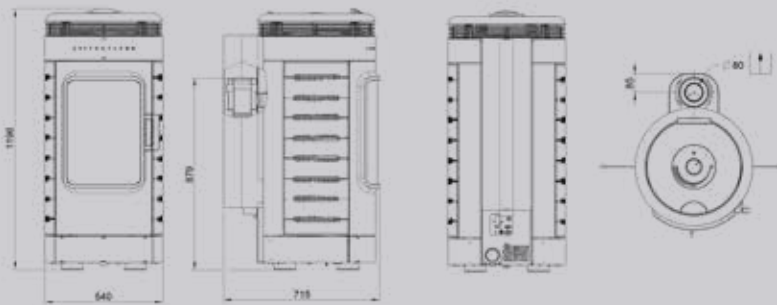

Even more energy savers at www.austroflamm.com

TECHNICAL DATA: ELLA	
Dimensions hxxwxd	1196x540x560 mm
Flue pipe outlet	Ø 80 mm
External air connection	Ø 60 mm
OUTPUT	
min/max heat output	under examination
Energy efficiency class	under examination
Room heating capacity	under examination
Pellet hopper	under examination
Efficiency	under examination
FEATURES	
Room temperature sensor	standard
(Weekly) timer	accessories
Automatic riddling grate	standard
WLAN/WIFI	accessories